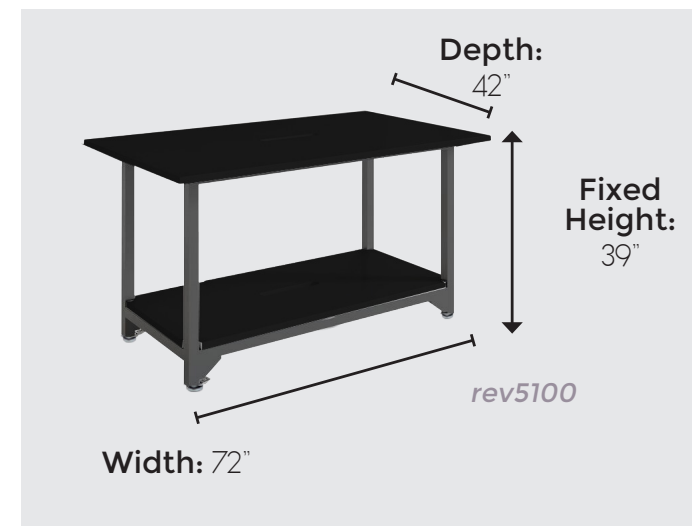

rev.
247

WORKSPACE
REINVENTED

REV247

Standing Conference Table

REV247 offers a contemporary standing conference table. A clean, sleek design anchored on a sturdy steel base provides the stability and strength you need with a stylish touch. The Standing Conference Table offers a generous work surface that can fit up to 8 people and a lower shelf that's perfect for storage or resting a foot on.

STANDARD FEATURES:

- Load Capacity: 300 lbs
- 72"W x 42"D x 39"H
- Steel base with charcoal finish
- Lower shelf for storage
- Grommet hole for cable management
- Assembles quickly and easily

Load Capacity: 300 lbs.

STANDING Conference Table

*rev5100
with
casters*