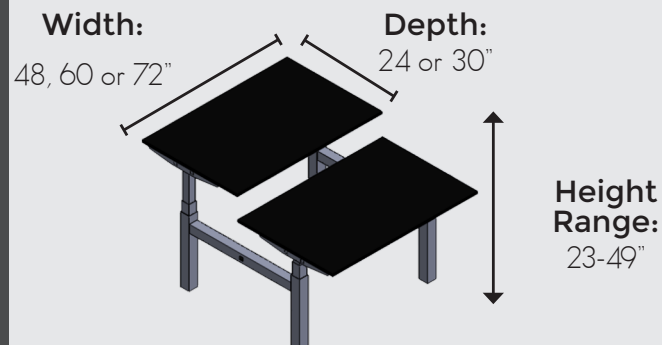

rev.
247

WORKSPACE
REINVENTED

REV300

Dual Height-Adjustable Desk

Need a desk where you can work as a team? The REV300 Dual Height-Adjustable Desk delivers versatility with a double tiered desktop that independently raises and lowers on each side. Customize the desk to meet your needs with three programmable memory locations located on a convenient hand control that allows you to adjust with the just the touch of a button.

REV300

Dual Height-Adjustable Desk

Load Capacity: 264 lbs.

Dual motor speed: 1.5" per second
Low noise rating: 39db

REV300

Dual Height-Adjustable Desk

Name: _____

Email: _____

Organization: _____

Sales Rep: _____

Phone: _____

Quote: _____

STANDARD DESK SIZES:

REV300-4824

48"W x 24"D x 23-49"H

Qty _____

Qty _____

REV300-6030

60"W x 30"D x 23-49"H

Qty _____

REV300-7230

72"W x 30"D x 23-49"H

Qty _____

**Note: rev247 offers multiple top configurations and thicknesses. Height elevation range may vary.*