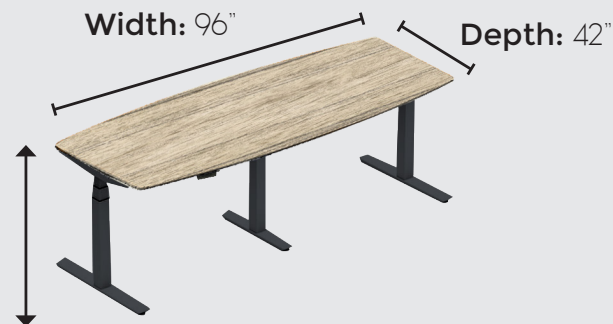

### Height-Adjustable Conference Table

Working together with enhanced ergonomic comfort increases group productivity. The REV1200 Height-Adjustable Conference Table delivers all the benefits of a standing desk in a collaborative group setting. Configure your elevated meeting space with a variety of tabletop shapes and workstation add-ons. Rapid installation makes the REV1200 a leading workspace solution in simplicity and endless versatility.

#### STANDARD FEATURES:

- Sit or stand
- Charcoal finish on base
- Anti-collision safety feature
- Multiple top configurations
- Hand control with:
  - Constant smooth movement and soft start/stop
  - (3) Programmable memory locations
  - (2) USB ports
- Pre-assembled frame kits significantly reduces installation time
- (6) Leveling Feet

# REV1200

Height-Adjustable Conference Table

**Load Capacity:** 330 lbs.

**Height Range:**  
27.875-47.625"

**Dual motor speed:** 1.5" per second  
**Low noise rating:** 39db