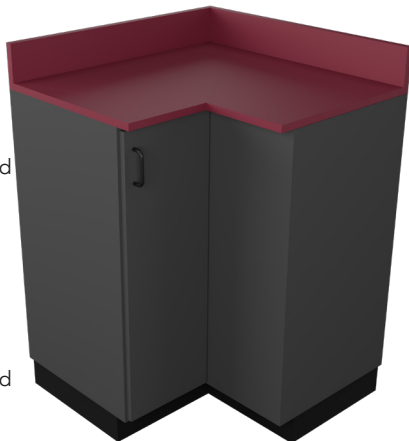

QTY: _____

- SEMCB-003-5D**
24"W x 18"D x 36"H
(5) 6" Drawers

QTY: _____

- SEMCB-004-5D**
24"W x 24"D x 36"H
(5) 6" Drawers

QTY: _____

- SEMCB-005**
30"W x 18"D x 36"H
"L" Corner Unit
(1) Adjustable shelf
(1) Hinged door

- SEMCB-021**
30"W x 18"D x 36"H
Corner unit
(1) Adjustable shelf
(1) Hinged door

QTY: _____

- Right Hinged Left Hinged

- Right Hinged Left Hinged

- SEMCB-008**
36"W x 24"D x 36"H
"L" Corner unit
(1) Adjustable shelf
(1) Hinged door

- SEMCB-022**
36"W x 24"D x 36"H
Corner unit
(1) Adjustable shelf
(1) Hinged door

QTY: _____

- Right Hinged Left Hinged

- Right Hinged Left Hinged

Cabinets ship individually without countertop installed. Assembly and installation required on site.