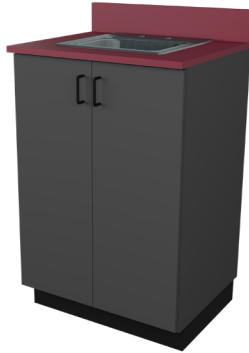

SEMCB-003-1D

24"W x 18"D x 36"H
(1) Adjustable shelf
(1) Hinged door
(1) 5.5" Drawer

QTY: _____

SEMCB-004-1D

24"W x 24"D x 36"H
(1) Adjustable shelf
(1) Hinged door
(1) 5.5" Drawer

QTY: _____

Name: _____

Phone: _____

School/Organization: _____

E-mail: _____

Dealer/Rep: _____

Sales Rep: _____ Quote: _____

STOR-EDGE™ MEDICAL BASE CABINETS

- SEMCB-001-2D**
18"W x 18"D x 36"H
(1) Adjustable shelf
(1) Hinged door
(2) 5.5" Drawers

- SEMCB-003-2D**
24"W x 18"D x 36"H
(1) Adjustable shelf
(2) Hinged doors
(2) 5.5" Drawers

- Right Hinged Left Hinged

- SEMCB-002-2D**
18"W x 24"D x 36"H
(1) Adjustable shelf
(1) Hinged door
(2) 5.5" Drawers

- SEMCB-004-2D**
24"W x 24"D x 36"H
(1) Adjustable shelf
(2) Hinged doors
(2) 5.5" Drawers

QTY: _____

- Right Hinged Left Hinged

- SEMCB-003-Sink**
24"W x 18"D x 36"H
(2) Hinged doors
Sink kit (assembly required)