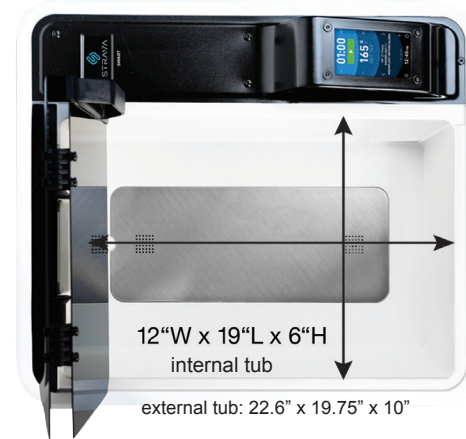

DIGITAL TOUCH INTERFACE

Traditional splint bath controls are antiquated and imprecise

A full menu of features allow clinicians control and customization from an easy to use touch display

Fully retractable bi-fold lid fits under most cabinets for efficient use of counter top space