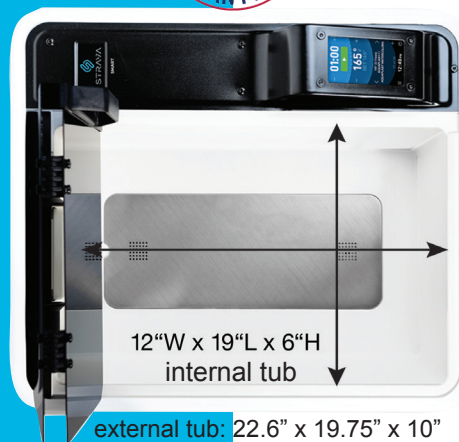

external tub: 22.6\"/>

STRAVA

BY PIVOTAL HEALTH SOLUTIONS
info@stravasolutions.com
www.stravasolutions.com

©2024 Strava by Pivotal Health Solutions

PATENT PENDING