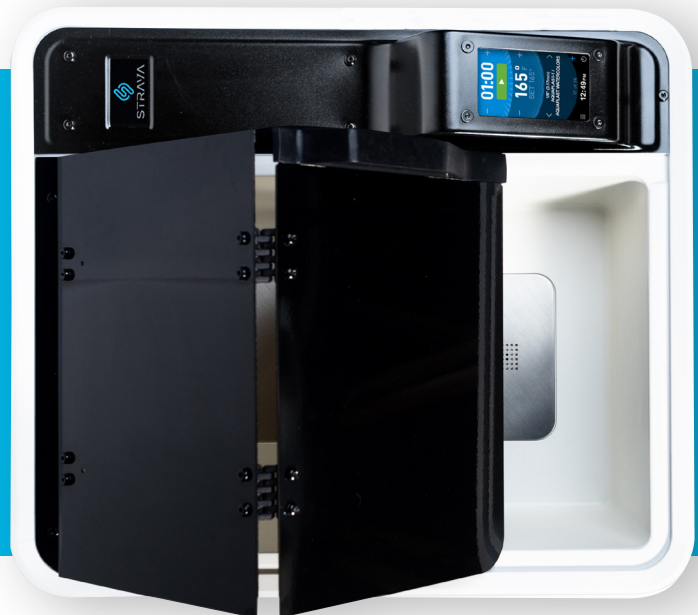

BASIC

A Pivotal Health Solutions Brand

stravasolutions.com

NEW

INTRODUCING A NOT-SO-BASIC SPLINT BATH

The Strava Basic Splint Bath offers innovative features and modern looks with an economy price

Modern Looks

Made of a thermoset material, known for its insulation, flammability, resistance and durability. Features a stainless steel hinged bi-fold lid for easy access from three sides.

Auto On/Off

Automatically preheats the water to reach a set temperature at a set day and time. Ready when your clinic opens and energy efficient at night when not in use.

Heats in 25 minutes

Internal heat exchanger is immersed directly in the water basin, ensuring fast heating and uniform heat distribution.

- ✓ Auto On/Off
- ✓ Fast & Uniform Heating
- ✓ User Sets Time & Temperature
- ✓ Audible/Visual Alerts
- ✓ Low Water Sensor
- ✓ Rapid Water Evacuation
- ✓ Bi-Fold Stainless Steel Lid

DIGITAL TOUCH INTERFACE

Traditional splint bath controls are antiquated and imprecise

A full menu of features allow clinicians control Strava's features.

Fully retractable bi-fold lid fits under most cabinets for efficient use of counter top space