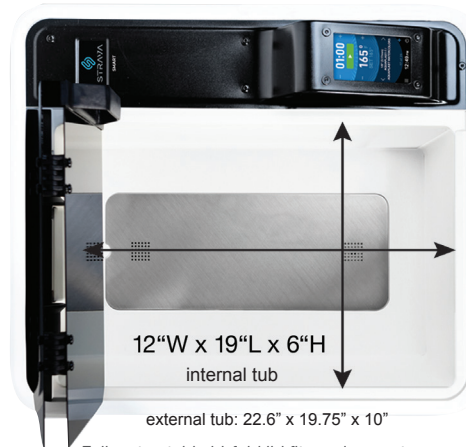

Made of a thermoset material, known for its insulation, flammability, resistance and durability. Features a stainless steel hinged bi-fold lid for easy access from three sides.

Auto On/Off

Automatically preheats the water to reach a set temperature at a set day and time. Ready when your clinic opens and energy efficient at night when not in use.

Heats in 25 minutes

Internal heat exchanger is immersed directly in the water basin, ensuring fast heating and uniform heat distribution.

- ✓ Auto On/Off
- ✓ Fast & Uniform Heating
- ✓ User Sets Time & Temperature
- ✓ Audible/Visual Alerts
- ✓ Low Water Sensor
- ✓ Rapid Water Evacuation
- ✓ Bi-Fold Stainless Steel Lid

DIGITAL TOUCH INTERFACE

Traditional splint bath controls are antiquated and imprecise

A full menu of features allow clinicians control Strava's features.

Fully retractable bi-fold lid fits under most cabinets for efficient use of counter top space