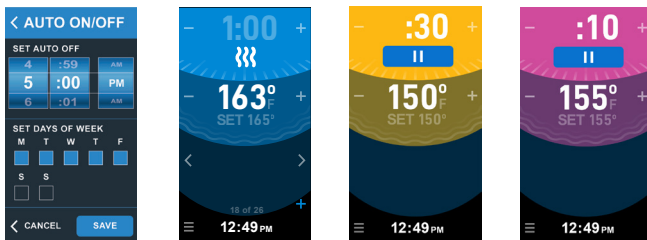

Made of a thermoset material, known for its insulation, flammability, resistance and durability. Features a stainless steel hinged bi-fold lid for easy access from three sides.

Auto On/Off

Automatically preheats the water to reach a set temperature at a set day and time. Ready when your clinic opens and energy efficient at night when not in use.

Heats in 25 minutes

Internal heat exchanger is immersed directly in the water basin, ensuring fast heating and uniform heat distribution.

- ✓ Auto On/Off
- ✓ Fast & Uniform Heating
- ✓ User Sets Time & Temperature
- ✓ Audible/Visual Alerts
- ✓ Low Water Sensor
- ✓ Rapid Water Evacuation
- ✓ Bi-Fold Stainless Steel Lid

DIGITAL TOUCH INTERFACE

Traditional splint bath controls are antiquated and imprecise

A full menu of features allow clinicians control Strava's features.

Fully retractable bi-fold lid fits under most cabinets for efficient use of counter top space