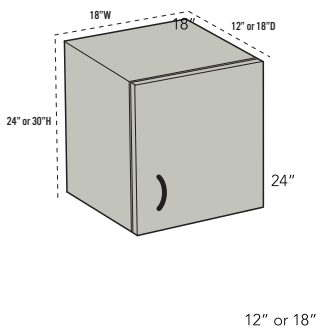

### STANDARD FEATURES:

- Available in wood or laminate finishes
- 1 Adjustable shelf in each cabinet
- 110° Euro hinges on doors
- Black wire pull handles
- Right or left hinges available on single door cabinets
- Mounting hardware not supplied

### 24" CABINET CONFIGURATIONS:

<b>SEMCW-001</b> 18"W x 12"D x 24"H (1) Adjustable Shelf (1) Hinged Door
QTY:
Right Hinged      Left Hinged
<b>SEMCW-009</b> 18"W x 18"D x 24"H (1) Adjustable Shelf (1) Hinged Door
QTY:
Right Hinged      Left Hinged

12" or 18"

<b>SEMCW-002</b> 24"W x 12"D x 24"H (1) Adjustable Shelf (1) Hinged Door
QTY:
Right Hinged      Left Hinged
<b>SEMCW-010</b> 24"W x 18"D x 24"H (1) Adjustable Shelf (1) Hinged Door
QTY:
Right Hinged      Left Hinged