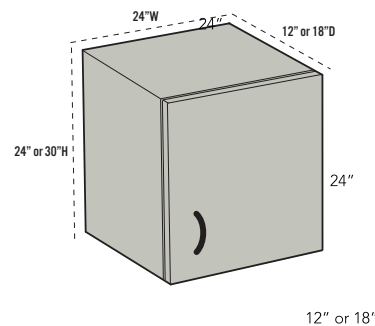

### 24" CABINET CONFIGURATIONS:

<b>SEMCW-001</b> 18"W x 12"D x 24"H (1) Adjustable Shelf (1) Hinged Door
QTY:
Right Hinged      Left Hinged
<b>SEMCW-009</b> 18"W x 18"D x 24"H (1) Adjustable Shelf (1) Hinged Door
QTY:
Right Hinged      Left Hinged

12" or 18"

<b>SEMCW-002</b> 24"W x 12"D x 24"H (1) Adjustable Shelf (1) Hinged Door
QTY:
Right Hinged      Left Hinged
<b>SEMCW-010</b> 24"W x 18"D x 24"H (1) Adjustable Shelf (1) Hinged Door
QTY:
Right Hinged      Left Hinged