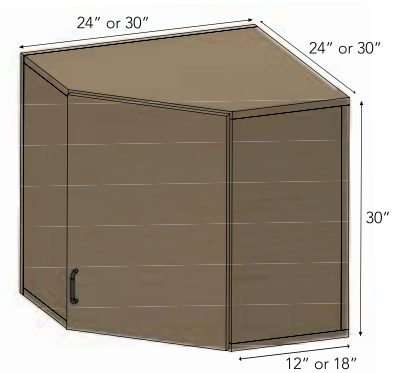

OPTIONS:

Lock1004 - Lock on Single Door
Lock Double Door - Lock on Double Door
TSFO-FHDR - Flush Mount Handles on Drawers
TSFO-FHSD - Flush Mount Handles - Single Door (18"W or 24"W)

Cabinets ship individually without countertop installed. Assembly and installation required on site.