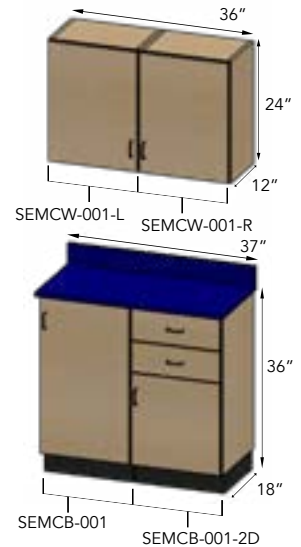

## STANDARD GROUPINGS:

Cabinets ship individually without countertop installed. Assembly and installation required on site.

<b>SEMCG1</b> Overall Dimensions: 49"W x 18"D x 36"H
QTY:

- |   |
|---|
| <b>(1) SEMCB-003-2D</b><br>49"W x 18"D x 36"H<br>(1) Adjustable Shelf<br>(2) Hinged Doors<br>(2) 5.5" Drawers |
|---|

- |  |
|--|
| <b>(1) SEMCB-003</b><br>24"W x 18"D x 36"H<br>(1) Adjustable Shelf<br>(2) Hinged Doors |
|--|

<b>SEMCG2</b> Overall Top Dimensions: 36"W x 12"D x 24"H Overall Bottom Dimensions: 37"W x 18"D x 36"H
QTY:

- |   |
|---|
| <b>(1) SEMCB-003-2D</b><br>24"W x 18"D x 36"H<br>(1) Adjustable Shelf<br>(2) Hinged Doors<br>(2) 5.5" Drawers |
|---|

- |  |
|--|
| <b>(1) SEMCB-003</b><br>24"W x 18"D x 36"H<br>(1) Adjustable Shelf<br>(2) Hinged Doors |
|--|

- |  |
|--|
| <b>(2) SEMCW-003</b><br>24"W x 12"D x 24"H<br>(1) Adjustable Shelf<br>(2) Hinged Doors |
|--|

<b>SEMCG3</b> Overall Top Dimensions: 48"W x 12"D x 24"H Overall Bottom Dimensions: 49"W x 18"D x 36"H
QTY: