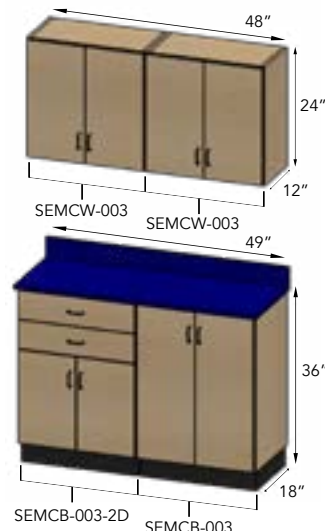

- |   |
|---|
| <b>(1) SEMCB-003-2D</b><br>24"W x 18"D x 36"H<br>(1) Adjustable Shelf<br>(2) Hinged Doors<br>(2) 5.5" Drawers |
|---|

- |  |
|--|
| <b>(1) SEMCB-003</b><br>24"W x 18"D x 36"H<br>(1) Adjustable Shelf<br>(2) Hinged Doors |
|--|

- |  |
|--|
| <b>(2) SEMCW-003</b><br>24"W x 12"D x 24"H<br>(1) Adjustable Shelf<br>(2) Hinged Doors |
|--|

<b>SEMCG3</b> Overall Top Dimensions: 48"W x 12"D x 24"H Overall Bottom Dimensions: 49"W x 18"D x 36"H
QTY:

- |  |
|--|
| <b>(2) SEMCW-003</b><br>24"W x 12"D x 24"H<br>(1) Adjustable Shelf<br>(2) Hinged Doors |
|--|

<b>SEMCG4</b> Overall Top Dimensions: 48"W x 12"D x 24"H Overall Bottom Dimensions: 72"W x 18"D x 36"H
QTY: