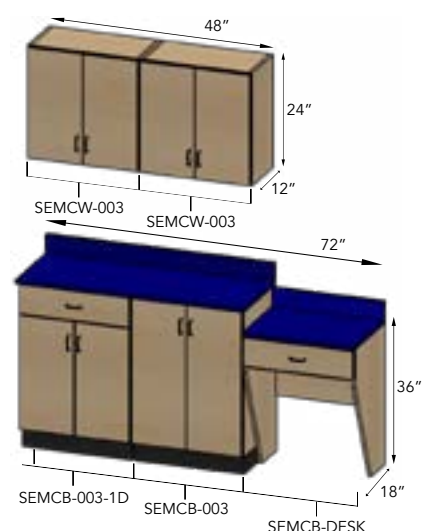

Name:	
School/Organization:	
Dealer/Rep:	

Phone:	
E-mail:	
Sales Rep:	Quote:

STOR-EDGE™ CABINET GROUPINGS

STANDARD FEATURES:

- Available in wood or laminate finishes
- 1 Adjustable shelf in each cabinet
- 110° Euro hinges on doors
- Black wire pull handles
- Full extension drawers glides

- High pressure laminate countertop with backsplash
- Black toe-kick plate
- Mounting hardware not supplied
- Cabinets ship individually without countertop installed- assembly and installation required on site

STANDARD GROUPINGS:

Cabinets ship individually without countertop installed. Assembly and installation required on site.

SEMCG1 Overall Dimensions: 49"W x 18"D x 36"H
QTY:

(1) SEMCB-003-2D 49"W x 18"D x 36"H (1) Adjustable Shelf (2) Hinged Doors (2) 5.5" Drawers

(1) SEMCB-003 24"W x 18"D x 36"H (1) Adjustable Shelf (2) Hinged Doors

SEMCG2 Overall Top Dimensions: 36"W x 12"D x 24"H Overall Bottom Dimensions: 37"W x 18"D x 36"H
QTY:

(1) SEMCB-003-2D 24"W x 18"D x 36"H (1) Adjustable Shelf (2) Hinged Doors (2) 5.5" Drawers

(1) SEMCB-003 24"W x 18"D x 36"H (1) Adjustable Shelf (2) Hinged Doors

(2) SEMCW-003 24"W x 12"D x 24"H (1) Adjustable Shelf (2) Hinged Doors

SEMCG3 Overall Top Dimensions: 48"W x 12"D x 24"H Overall Bottom Dimensions: 49"W x 18"D x 36"H
QTY:

(1) SEMCB-003-2D 24"W x 18"D x 36"H (1) Adjustable Shelf (2) Hinged Doors (2) 5.5" Drawers

(1) SEMCB-003 24"W x 18"D x 36"H (1) Adjustable Shelf (2) Hinged Doors

(2) SEMCW-003 24"W x 12"D x 24"H (1) Adjustable Shelf (2) Hinged Doors

SEMCG4 Overall Top Dimensions: 48"W x 12"D x 24"H Overall Bottom Dimensions: 72"W x 18"D x 36"H
QTY:

(1) SEMCB-003-1D 24"W x 18"D x 36"H (1) Adjustable Shelf (2) Hinged Doors (1) 5.5" Drawers

(1) SEMCB-003 24"W x 18"D x 36"H (1) Adjustable Shelf (2) Hinged Doors