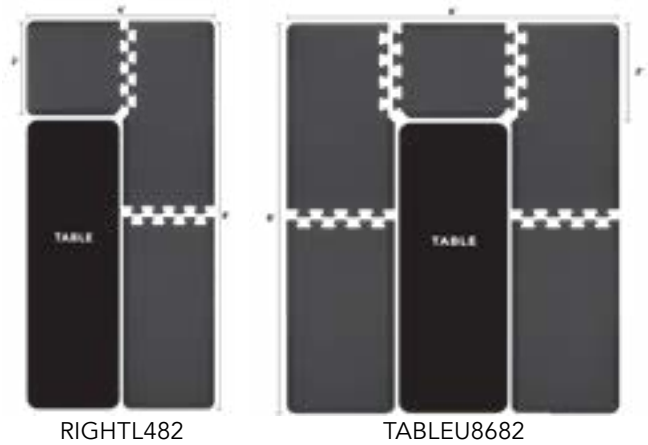

PUZZLE RUNNER COLLECTION:

SSR752 - Puzzle 7.5' x 2' 90"L x 24"W x .75"H	SSR802 - Puzzle 8' x 2' 96"L x 24"W x .75"H	SSR852 - Puzzle 8.5' x 2' 102"L x 24"W x .75"H	SSR902 - Puzzle 9' x 2' 108"L x 24"W x .75"H
QTY	QTY	QTY	QTY
SSR952 - Puzzle 9.5' x 2' 114"L x 24"W x .75"H	SSR142 - Puzzle 14' x 2' 168"L x 24"W x .75"H	SSR753 - Puzzle 7.5' x 3' 90"L x 36"W x .75"H	SRS803 - Puzzle 8' x 3' 96"L x 36"W x .75"H
QTY	QTY	QTY	QTY
SSR853 - Puzzle 8.5' x 3' 102"L x 36"W x .75"H	SSR903 - Puzzle 9' x 3' 108"L x 36"W x .75"H	SSR953 - Puzzle 9.5' x 3' 114"L x 36"W x .75"H	SSR143 - Puzzle 14' x 3' 168"L x 36"W x .75"H
QTY	QTY	QTY	QTY

PUZZLE L SERIES COLLECTION:

LEFTL482 - Puzzle L Left 8' x 4' x 2' 96"L x 48"W x 24"D x .75"H	RIGHTL482 - Puzzle L Right 4' x 8' x 2' 48"L x 96"W x 24"D x .75"H
QTY	QTY
LEFTL4652 - Puzzle L Left 6.5' x 4' x 2' 78"L x 48"W x 24"D x .75"H	RIGHTL4652 - Puzzle L Right 4' x 6.5' x 2' 48"L x 78"W x 24"D x .75"H
QTY	QTY

PUZZLE L SERIES MOSAIC COLLECTION:

LEFTL482M - Mosaic L Left 8' x 4' x 2' 96"L x 48"W x 24"D x .75"H	RIGHTL482M - Mosaic L Right 4' x 8' x 2' 48"L x 96"W x 24"D x .75"H
QTY	QTY
LEFTL4652M - Mosaic L Left 6.5' x 4' x 2' 78"L x 48"W x 24"D x .75"H	RIGHTL4652M - Mosaic L Right 4' x 6.5' x 2' 48"L x 78"W x 24"D x .75"H
QTY	QTY

PUZZLE U SERIES MOSAIC COLLECTION:

TABLEU8682M - Mosaic U 8' x 6' x 8' x 2' 96"L x 72"W x 24"D x .75"H	TABLEU6562M - Mosaic U 6.5' x 6' x 6.5' x 2' 78"L x 72"W x 24"D x .75"H	TABLEU6565652M - Mosaic U 6.5' x 6.5' x 6.5' x 2' 78"L x 78"W x 24"D x .75"H	TABLEU86582M - Mosaic U 8' x 6.5' x 8' x 2' 96"L x 78"W x 24"D x .75"H
QTY	QTY	QTY	QTY