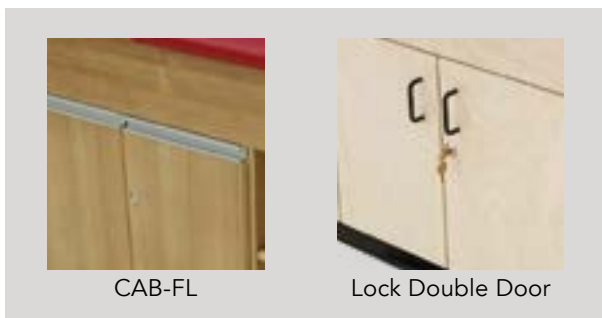

STANDARD CABINET:

PT9082 - 30"W x 81.5"L x 31"H
QTY:
Doors & Drawers: Right Side Left Side

OPTIONS:

CAB-FL - Flush Mount Handles on Doors
Lock Double Door - Lock on Double Doors