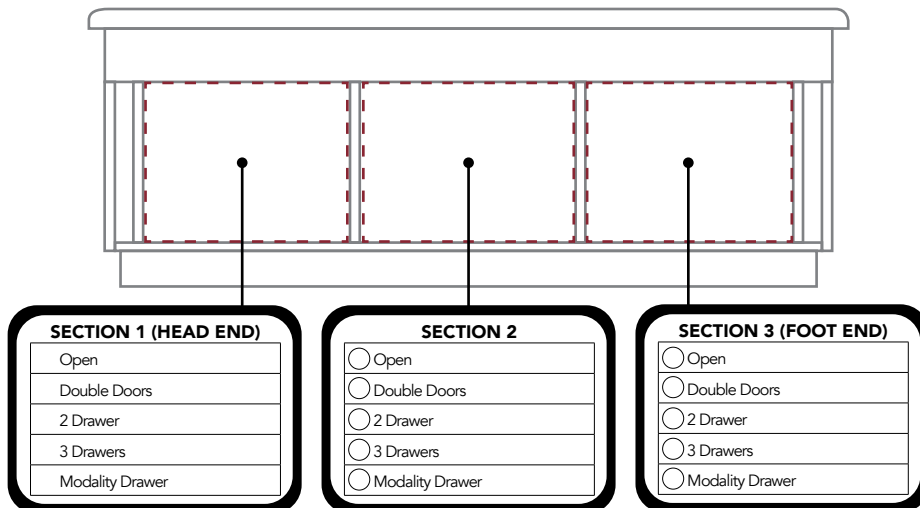

Name:	
School/Organization:	
Dealer/Rep:	

Phone:			
E-mail:			
Sales Rep:	Quote:		

CAB-180

TREATMENT CABINET

STANDARD FEATURES:

- 30"W x 78"L x 31"H
- Load capacity: 600 lbs.
- 3 Section cabinet
- (4) Hinged doors on each side
- Available in wood or laminate finishes
- 2" High density foam cushion
- Rounded corners
- Black wire pull handles
- 4" Toe kick
- 110° Euro hinges on doors
- (1) Adjustable shelf in each doored section

CAB-180 with Gas Shock Lift Back and Custom Stain

STANDARD CABINET:

CAB-180 - 30"W x 78"L x 31"H
QTY:

OPTIONS:

CAB-LB - 55° Lift Back Cushion (Manual Gas Shock)
CAB-LB-NGS - 60° Lift Back Cushion (Ratchet Style with no Gas Shock)
CAB-FL - Flush Mount Handles on Doors and Drawers
Lock Double Door - Lock on Double Doors
Lock1001 - Lock on Drawers (Not available with flush mount handles)