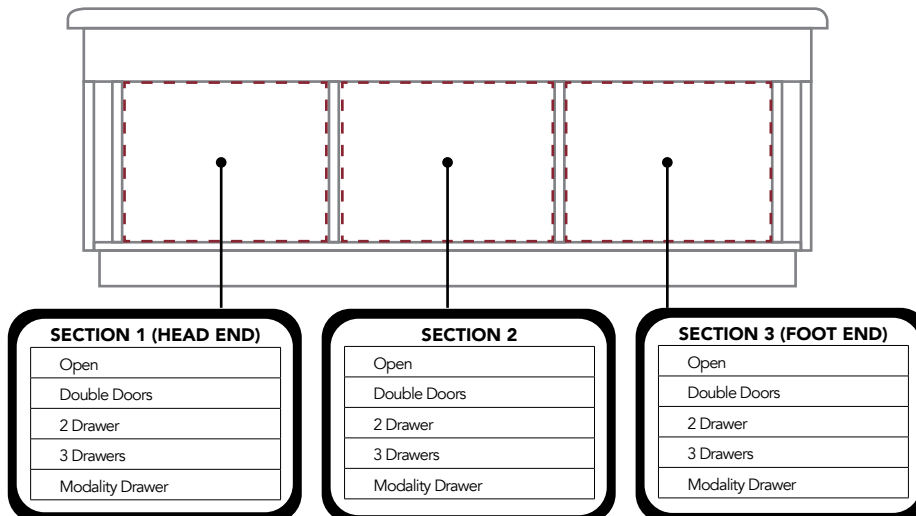

Name:	
School/Organization:	
Dealer/Rep:	

Phone:			
E-mail:			
Sales Rep:	Quote:		

CAB-170

EDGE-OPTIONS TREATMENT CABINET

STANDARD FEATURES:

- 30"W x 78"L x 31"H
- Load capacity: 600 lbs.
- Customizable 3 section cabinet with solid back
- Available in wood or laminate finishes
- 2" High density foam cushion
- Rounded corners
- Black wire pull handles
- 4" Toe kick
- 110° Euro hinges on doors
- (1) Adjustable shelf in each section (with doors)

CAB-170 with Ratchet Style Lift Back and Split Leg

STANDARD CABINET:

CAB-170 - 30"W x 78"L x 31"H
QTY:
Doors & Drawers: Right Side Left Side

OPTIONS:

CAB-LB-NGS - 60° Lift Back Cushion (Ratchet Style with no Gas Shock)
CAB-RSL - 45° Split Leg Cushion (Ratchet Style)
CAB-FL - Flush Mount Handles on Doors and Drawers
Lock Double Door - Lock on Double Doors
Lock1001 - Lock on Drawers (Not available with flush mount handles)