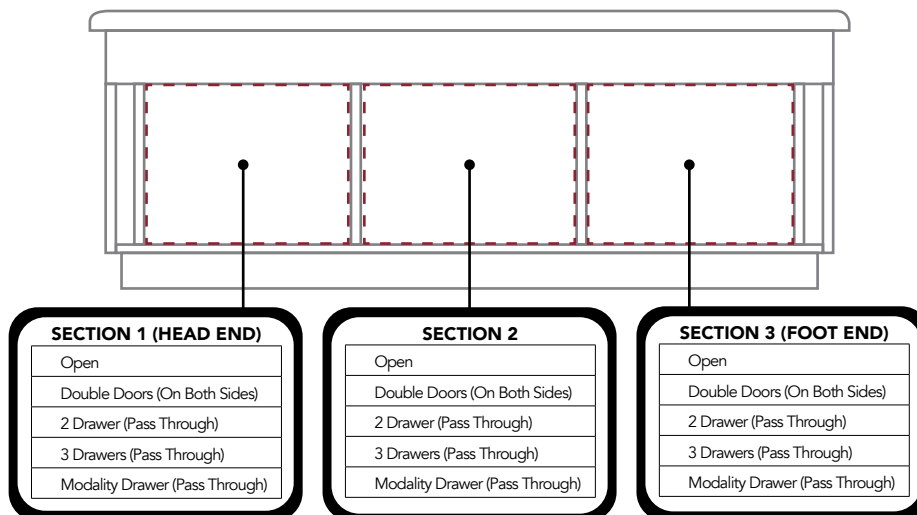

Name:	
School/Organization:	
Dealer/Rep:	

Phone:			
E-mail:			
Sales Rep:	Quote:		

CAB-160

EDGE-OPTIONS TREATMENT CABINET

STANDARD FEATURES:

- 30"W x 78"L x 31"H
- Load capacity: 600 lbs.
- Open, customizable 3 section cabinet
- Pass through storage accessible on both sides
- Available in wood or laminate finishes
- 2" High density foam cushion
- Rounded corners
- 4" Toe kick
- 110° Euro hinges on doors
- (1) Adjustable shelf in each section (with doors)
- 2" High density foam cushion
- Black wire pull handles

CAB-160

STANDARD CABINET:

CAB-160 - 30"W x 78"L x 31"H
QTY:

OPTIONS:

CAB-LB-NGS - 60° Lift Back Cushion (Ratchet Style with no Gas Shock)
CAB-RSL - 45° Split Leg Cushion (Ratchet Style)
CAB-FL - Flush Mount Handles on Doors and Drawers
Lock Double Door - Lock on Double Doors
PowerOutlet - Power Outlet for Modality Drawer