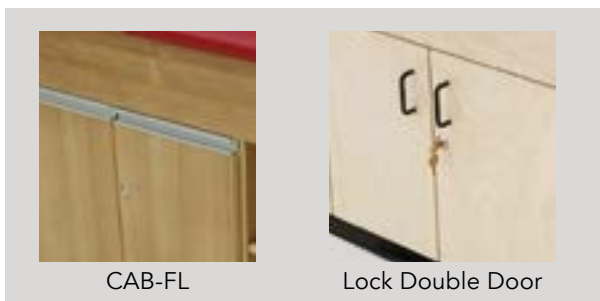

### STANDARD FEATURES:

- 30"W x 84"L x 34"H
- Load capacity: 500 lbs.
- 3 Section cabinet
- (4) Hinged doors on each side
- Pass through open storage on foot end
- (1) Fixed height shelf in each section
- 70° Mechanical friction lock elevating back
- 90° Split leg elevation
- Drop out leg/shoulder area for improved range of motion
- Available in wood only
- 110° Euro hinges on doors
- 2" High density foam cushion
- Rounded corners
- Black wire pull handles
- Nose hole
- US Patent: 10,857,052

CAB-100-LST  
with Flush Mount  
Handle

Fixed height shelf

Manual elevating lift back

CAB-FL

Lock Double Door