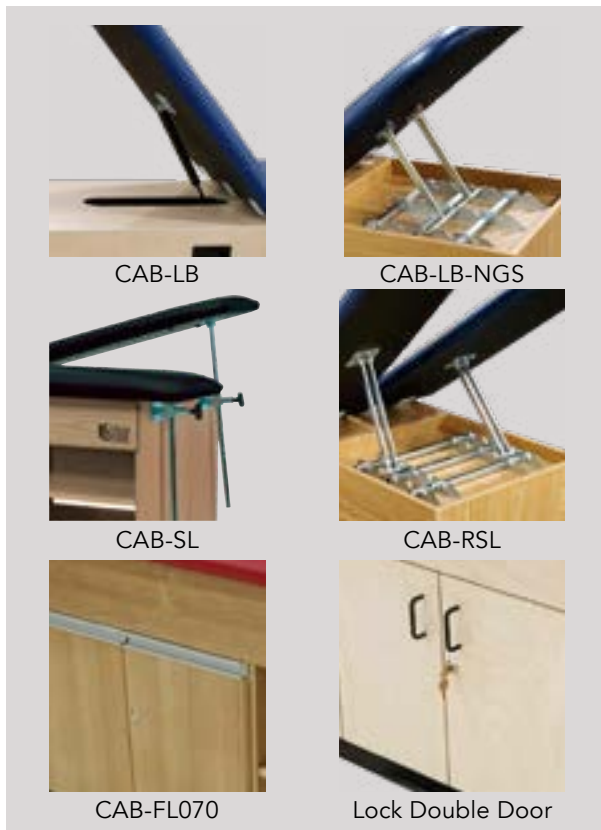

Name:	
School/Organization:	
Dealer/Rep:	

Phone:	
E-mail:	
Sales Rep:	Quote:

CAB-070

TREATMENT CABINET

STANDARD FEATURES:

- 30"W x 78"L x 31"H
- Load capacity: 600 lbs.
- 3 Section cabinet
- (4) Hinged doors on each side
- Open storage under foot end
- (1) Adjustable shelf in each section
- Available in wood or laminate finishes
- 110° Euro hinges on doors
- 2" High density foam cushion
- Rounded corners
- Black wire pull handles

STANDARD CABINET:

CAB-070 - 30"W x 78"L x 31"H
QTY:

OPTIONS:

CAB-LB - 55° Lift Back Cushion (Manual Gas Shock)
CAB-LB-NGS - 60° Lift Back Cushion (Ratchet Style with no Gas Shock)
CAB-SL - 45° Split Leg Cushion
CAB-RSL - 45° Split Leg Cushion (Ratchet Style)
CAB-FL070 - Flush Mount Handles on Doors
Lock Double Door - Lock on Double Doors

Note: When purchasing lift back and split leg options, the lift back with manual gas shock (CAB-LB) must be ordered with the pole/pin plunger split leg (CAB-SL). The ratchet style lift back (CAB-LB-NGS) must be ordered with the ratchet style split leg (CAB-RSL).